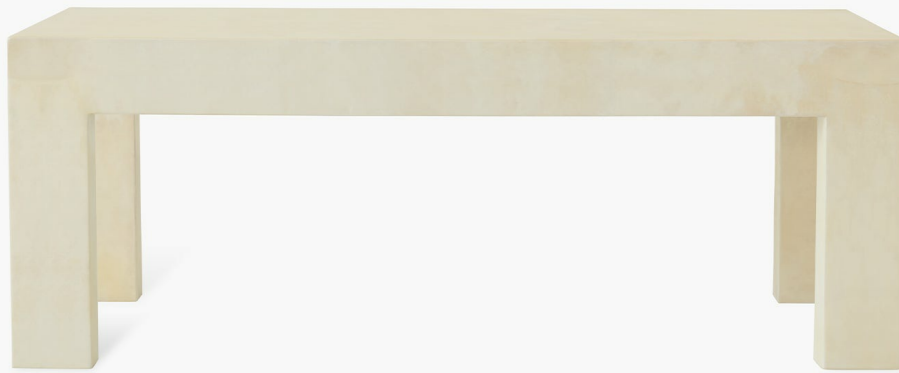

## Arbor Bench

SKU: BC50177-NPAR

### PRODUCT DETAILS:

---

Our Arbor Bench is a simple, utilitarian piece in the classic Parson's style, with squared legs and a classic modern silhouette. Our handcrafted finishes are inspired by variations within natural textures. Each selection is slightly unique.