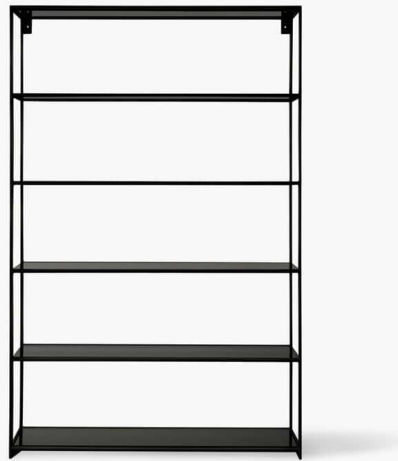

## Bryn Bookshelf

SKU: BC50359

### PRODUCT DETAILS:

---

Our Bryn Bookshelf features a minimal form with a thin iron frame and sturdy glass shelving, providing an understated backdrop for cherished objects. Our handcrafted finishes are inspired by variations within natural textures. Each selection is slightly unique.

- Black iron frame
- Five glass shelves
- Imported
- Available in Black Glass and Clear Glass
- Wipe with a soft dry cloth and avoid the use of harsh chemicals