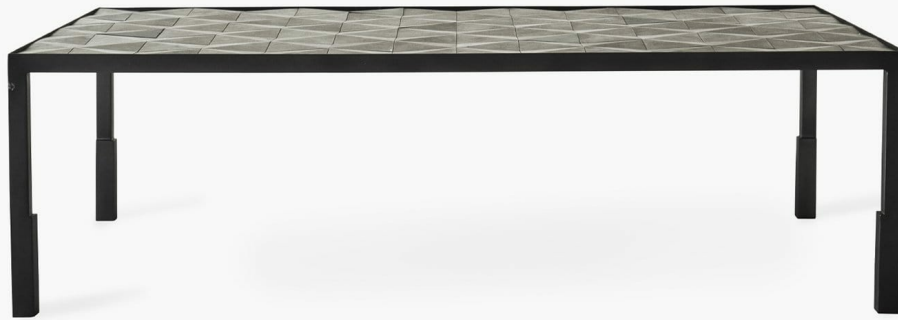

BEN SOLEIMANI

Calder Coffee Table

SKU: BC50024

PRODUCT DETAILS:

Our Calder Coffee Table is hand-tiled in leather with an understated geometric pattern, adding a layered point of interest to your décor. Our handcrafted leathers and finishes are inspired by the natural variations within fibers, textures, and weaves. Each selection is one-of-a-kind and slightly unique.

- Brushed steel and nickel frames
- Leather and metal tiled tabletop
- Square legs
- Tray not included
- Imported
- Wipe with a soft dry cloth

DIMENSIONS:

Width: 54" Depth: 32" Height: 16"

and avoid the use of harsh
chemicals

- Use of coasters is recommended
- Ovina Tray sold separately

bensoleimani.com • 8626 Melrose Avenue, Los Angeles, CA 90069

• 888.216.4277