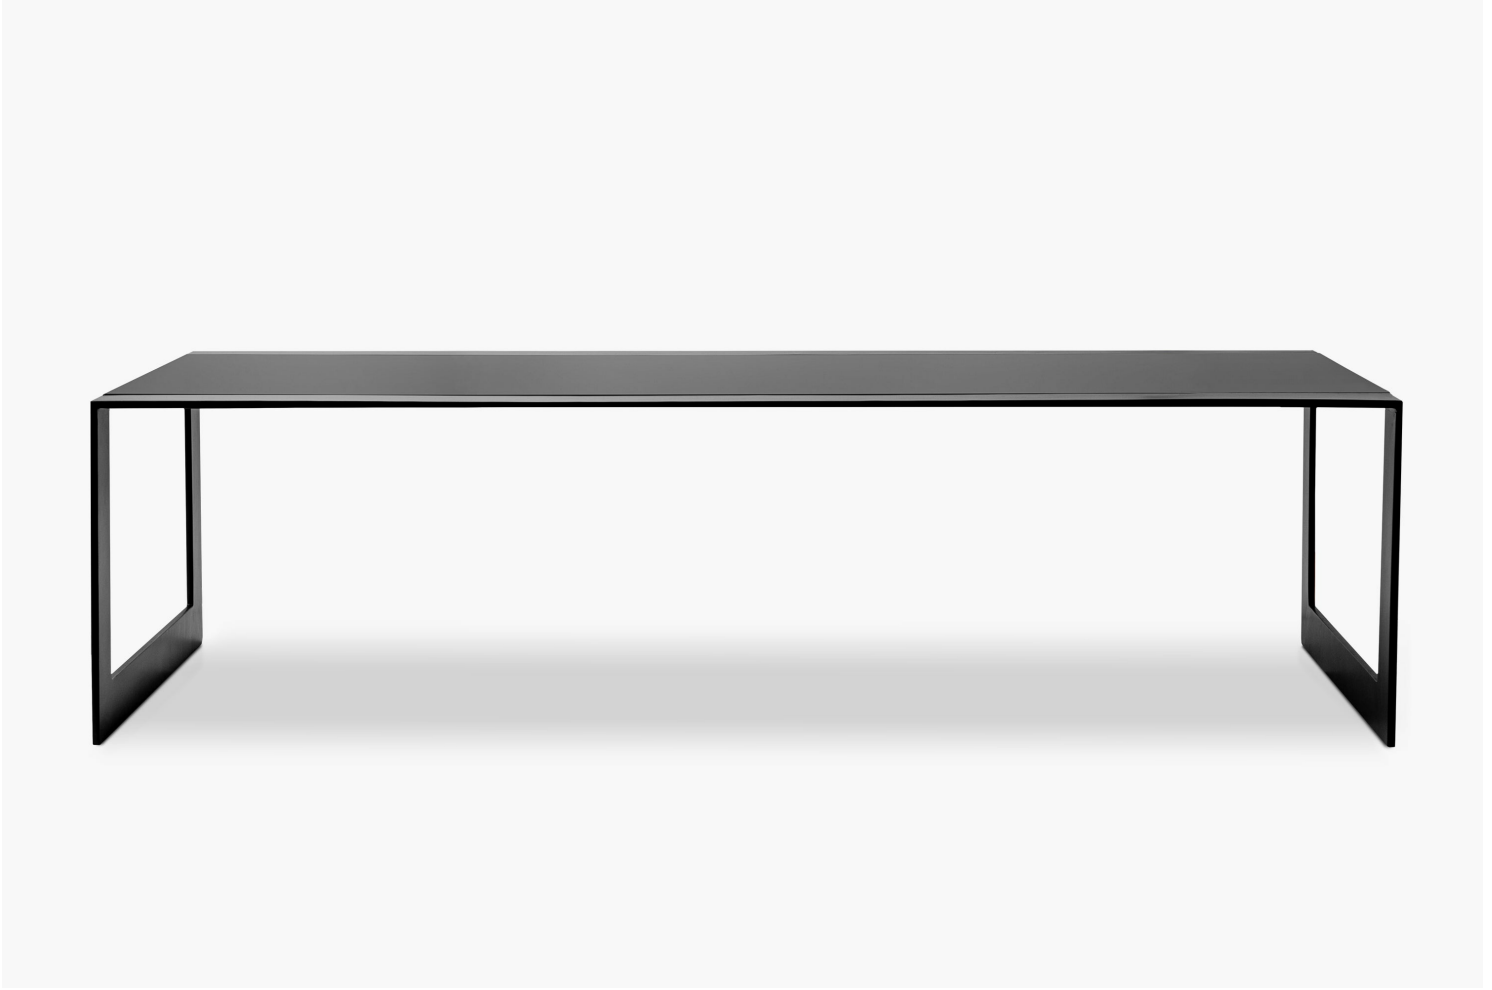

## HAWTHORN GLASS COFFEE TABLE

SKU: BC50340-BLKGLS-BLIR | BLACK GLASS

### MEASUREMENTS

Width: 60" - Depth: 24" Height: 16"

### PRODUCT DETAILS

- Iron frame
- U-leg base
- Available in Black Glass and Clear Glass
- Imported
- Wipe with a soft dry cloth and avoid the use of harsh chemicals
- Use of coasters is recommended

CUSTOM BY REQUEST