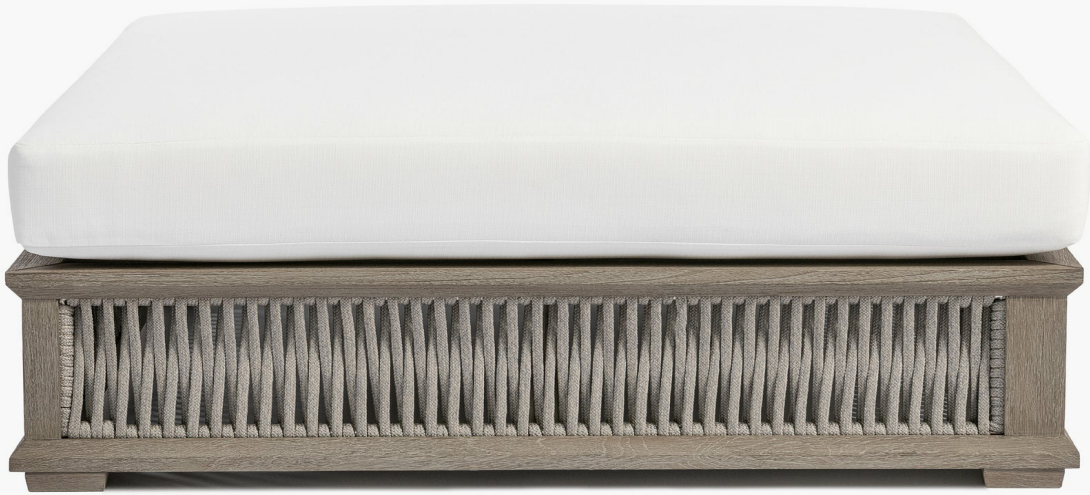

BEN SOLEIMANI

Ilma Teak Coffee Table Ottoman

SKU: BC59017-GRTK

Shown in undefined

Grey Teak
BC59017

Natural Teak
BC59017

PRODUCT DETAILS:

The all-weather Ilma Collection has a beautiful linear low-profile, clean lines are balanced with generous single cushion seats and plush back cushions upholstered in our signature Performance fabrics. A beveled frame is fabricated in the highest quality wire-brushed Indonesian teak wood, double-intertwined rope at back and arms creates added textural interest to

DIMENSIONS:

Overall (WxDxH) 42" 42" 10"

this modern silhouette.

- Frame made from premium Grade-A teak
- Polypropylene heathered grey all-weather rope
- Fabric shown in Outdoor Linen | Chalk
- Weatherproof and stain resistant fabric
- Covering furniture is recommended for longterm use. If left uncovered the finish will fade and the natural color and grain of the teak will resurface.
- Cushions sold separately - can be purchased [here](#)

The Ben Soleimani debut outdoor collection was inspired by the natural sun-drenched coastal landscapes of the Italian, French and Spanish Rivas. A modern interpretation incorporating richly textured materials, clean lines, and quality craftsmanship from around the globe.