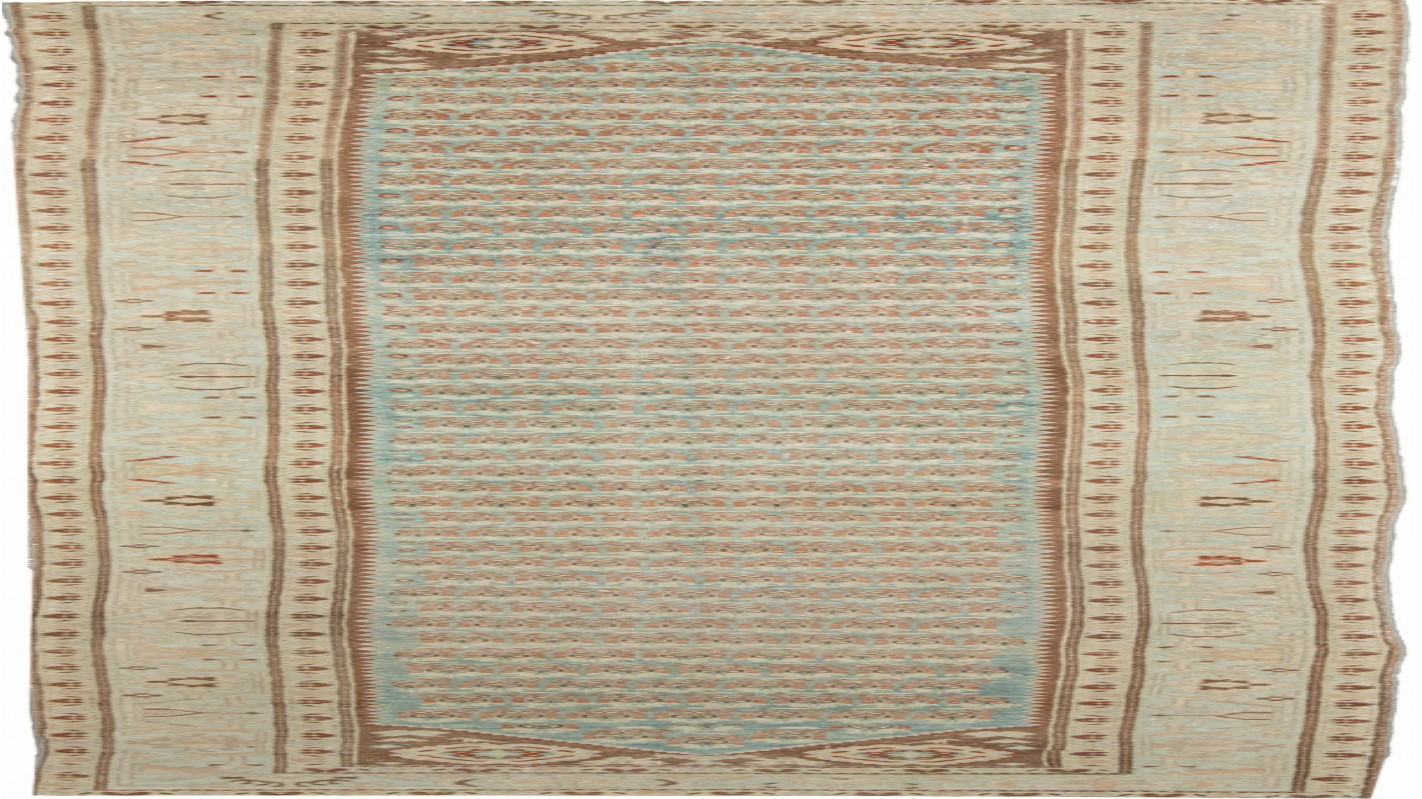

BEN SOLEIMANI

MALAYIR RUG, WEST PERSIA, 3'5" X 16'11" - ANTIQUE RUGS

SKU: AR31243/210031

PRODUCT DETAILS:

bensoleimani.com • 8650 Melrose Ave, West Hollywood, CA 90069
• 888.216.4277