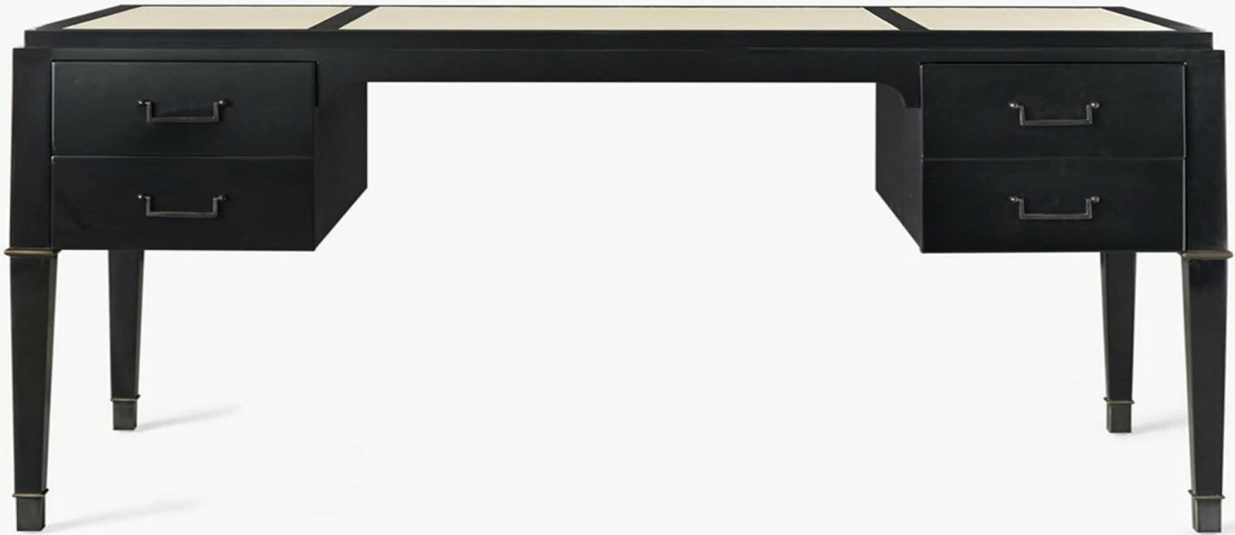

# BEN SOLEIMANI

## Northwood Desk

SKU: BC50081-BLLQ

### PRODUCT DETAILS:

Our Northwood Desk brings classic simplicity to any room with its lacquered finish, inlaid leather top, and metal handles. Our handcrafted leathers and finishes are inspired by the natural variations within fibers, textures, and weaves. Each selection is one-of-a-kind and slightly unique.

- Hardwood frame
- Available in 2 sizes
- Inlaid leather panels
- Drawers with black metal pulls
- Tapered legs