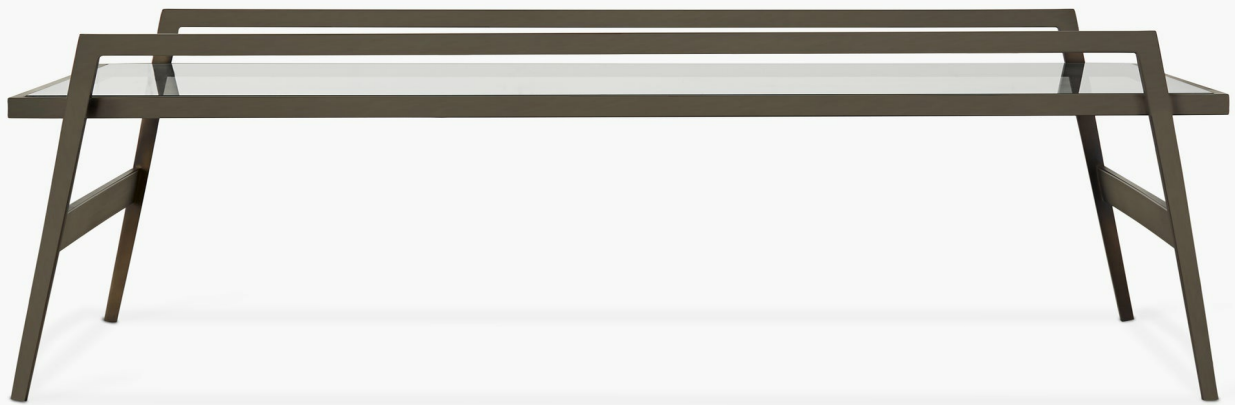

BEN SOLEIMANI

Palisade Coffee Table

SKU: BC50401-CLRGLS-BRZ

PRODUCT DETAILS:

Our Palisade Coffee Table features two elevated stainless steel rails and a clear glass tabletop that invite light into your space. Our handcrafted finishes are inspired by variations within natural textures.

- Dual elevated rails
- Clear glass tabletop
- Tapered legs
- Stainless steel frame
- Available in Polished Nickel and Bronze finishes
- Imported
- Wipe with a soft dry cloth

DIMENSIONS:

Width: 50" Depth: 23" Height: 18"